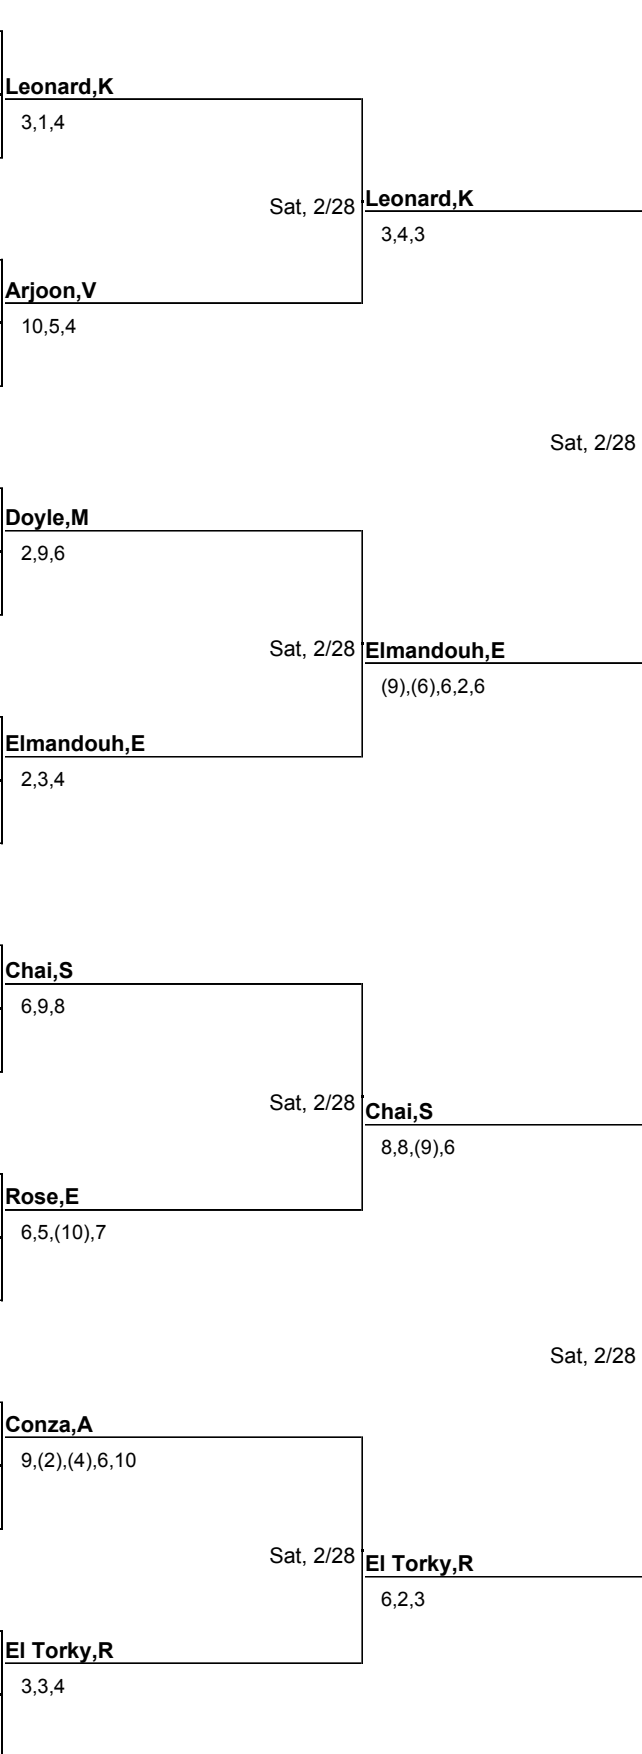

# NEISA Individual Championships - Class A Girls' I - Main Draw

Round of 16	Quarter-Finals	Semi-Finals	Finals
-------------	----------------	-------------	--------

- 1) **Leonard, Kayley M** [Harrison, NY]
- 2) **Grip, Megan** [Wellesley, MA]
- 3) **Nicholson, Anna**
- 4) **Arjoon, Victoria C** [Georgetown]
- 5) **Doyle, M. Grace** [Haverford, PA]
- 6) **Wei, Elizabeth M.** [Redmond, WA]
- 7) **Kimmel, Caroline**
- 8) **Elmandouh, Engy M.**
- 9) **Chai, Samantha** [Norwell, MA]
- 10) **Tryon, Emma** [W Hartford, CT]
- 11) **Carroll, Eleanor** [Greenwich, CT]
- 12) **Rose, Emily H.** [Greenwich, CT]
- 13) **Conza, Adrienne** [Canton, MA]
- 14) **Mayhew, Madeleine L.** [New York, NY]
- 15) **Chugh, Mira** [New Canaan, CT]
- 16) **El Torky, Raneem** [Alexandria, Egypt]

**3/4 Playoff**

**Elmandouh, E**

Winner: **Elmandouh, E** ((1), 9, 7, 7) (Sat, 2/28)

**Chai, S**

Winner: **Leonard, K** (11, 2, 9) (Sat, 2/28)